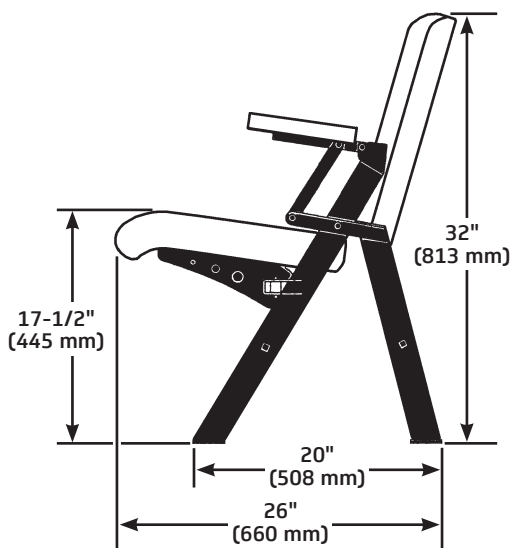

Portable Audience Chair – Premier Model

- Portable Audience Chair — Premier 027A201._ 38.5 lb (17 kg)
- Freestanding, folding, audience seating chair with built-in ganging device
- Steel chair frame is constructed with 16-gauge continuous electric welded 1" x 2" (25 x 51 mm) rectangular steel tube
- Frame is finished with a durable black powder-coat paint
- Yellow birch hard wood back, bottom, and arm rests for stylish appearance
Finish Options: black lacquer, black cherry, and caramel
- The chair folds for storage and transport on the accessory cart
- Seat and back are upholstered with durable 100% polypropylene fabric (Genesis style from Geo. Sheard Fabrics)
- Seat cushion is 2-1/2" (64 mm) thick high resiliency polyurethane foam with a 5 ply-3/8" (10 mm) contoured hardwood plywood substrate
- Back cushion is 1-1/2" (38 mm) thick, high-resiliency polyurethane foam with a 5 ply-3/8" (10 mm) contoured and exposed hardwood plywood substrate
- Back cushion is shaped to provide lumbar support for long-term comfort
- Chair seat is spring-loaded and returns to a folded position when not occupied
- Overall chair height is 32" (813 mm) with a seat height of 17-1/2" (445 mm); chair depth (back of chair to front edge of seat in the "down" position) is 26" (660 mm)
- When the seat automatically returns to the "up" position, the chair depth is 20" (508 mm)
- ANSI/BIFMA x 5.1-2002
- ASTM F851-87 (2000)
- Five-year warranty

Chair Model	Size Outside to Outside	"Arm Rest" Center to Center
21	21" (533 mm)	19" (483 mm)
22	22" (559 mm)	20" (508 mm)
23	23" (584 mm)	21" (533 mm)
24	24" (610 mm)	22" (559 mm)
25	25" (635 mm)	23" (584 mm)

Common Dimensions

Options

- Number/Letter sets are magnetic or self-adhesive in brushed gold with black lettering
- Blank donor plates in brushed gold for engraving by the customer
- Armrest relief to accept donor plates
- Drink holder - right arm only