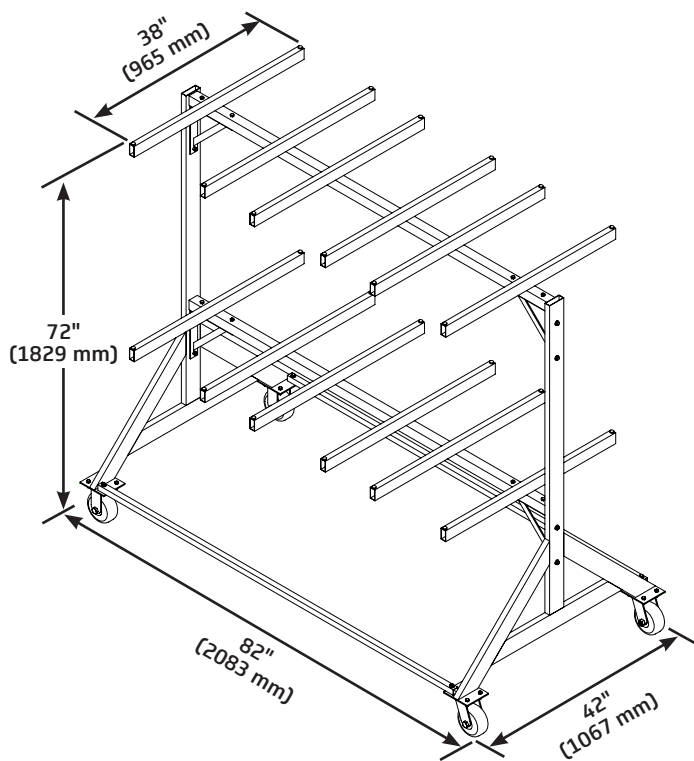

Options

- Number/Letter sets are magnetic or self-adhesive in brushed gold with black lettering
- Blank donor plates in brushed gold for engraving by the customer
- Armrest relief to accept donor plates
- Drink holder - right arm only

Storage/Transport Cart

- 027A036 150 lb (68 kg)
- Rack, move, and store up to 24 Wenger portable audience seating chairs
- Steel construction with easy-roll casters
- Overall cart dimensions: 72"h x 82"w x 42"d (1829 x 2083 x 1067 mm), cart will NOT fit through a standard 32" (813 mm) door
- Overall cart dimensions with stored chairs: 81"h x 82"w x 42"d (2057 x 2083 x 1067 mm)
- Ten-year warranty
- Assembly required

Dust Cover

- 027A037
- Vinyl coated polyester
- For use with chairs stacked on cart

Wenger

JRCLANCY

GEARBOSS

© 2024 Wenger Corporation
USA/2024-03

Minnesota Location

Wenger Phone 800.4WENGER (493-6437) Wenger Worldwide +1.507.455.4100 | Parts & Service 800.887.7145 | wengercorp.com
GearBoss Phone 800.493.6437 | gearboss.com
555 Park Drive, PO Box 448 | Owatonna | MN 55060

New York Location

J.R. Clancy Phone 800.836.1885 JR Clancy Worldwide +1.315.451.3440 | jrclancy.com | 7041 Interstate Island Road | Syracuse | NY 13209