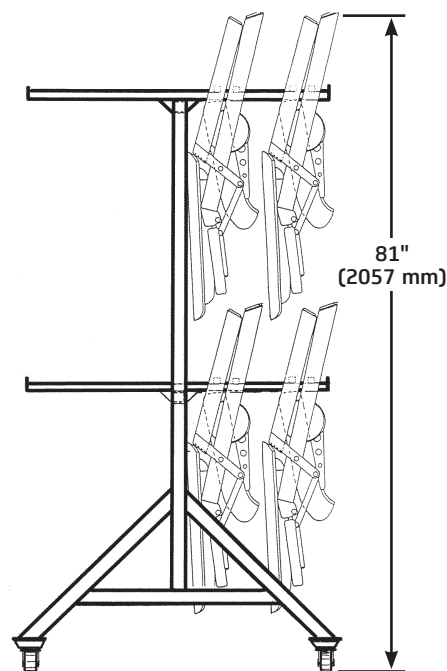

Options

- Number/Letter sets are magnetic or self-adhesive in brushed gold with black lettering
- Blank donor plates in brushed gold for engraving by the customer
- Armrest relief to accept donor plates
- Drink holder - right arm only

Storage/Transport Cart

- 027A036 150 lb (68 kg)
- Rack, move, and store up to 24 Wenger portable audience seating chairs
- Steel construction with easy-roll casters
- Overall cart dimensions: 72"h x 82"w x 42"d (1829 x 2083 x 1067 mm), cart will NOT fit through a standard 32" (813 mm) door
- Overall cart dimensions with stored chairs: 81"h x 82"w x 42"d (2057 x 2083 x 1067 mm)
- Ten-year warranty
- Assembly required

Dust Cover

- 027A037
- Vinyl coated polyester
- For use with chairs stacked on cart

Wenger

JRCLANCY

GEARBOSS

© 2024 Wenger Corporation
USA/2024-03

Minnesota Location

Wenger Phone 800.4WENGER (493-6437) Wenger Worldwide +1.507.455.4100 | Parts & Service 800.887.7145 | wengercorp.com
GearBoss Phone 800.493.6437 | gearboss.com
555 Park Drive, PO Box 448 | Owatonna | MN 55060

New York Location

J.R. Clancy Phone 800.836.1885 JR Clancy Worldwide +1.315.451.3440 | jrclancy.com | 7041 Interstate Island Road | Syracuse | NY 13209