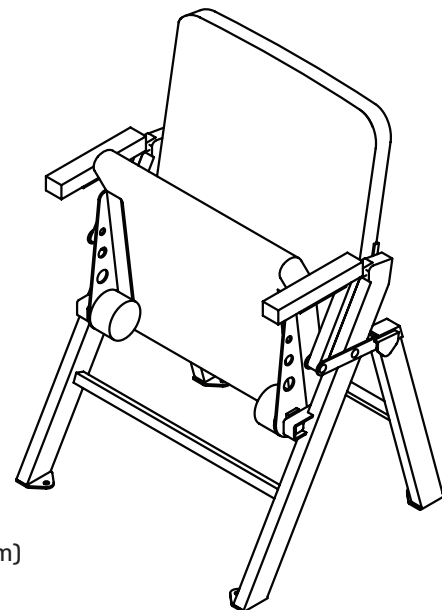

Portable Audience Chair – Premier Model

- Portable Audience Chair — Premier 027A201._ 38.5 lb (17 kg)
- Freestanding, folding, audience seating chair with built-in ganging device
- Steel chair frame is constructed with 16-gauge continuous electric welded 1" x 2" (25 x 51 mm) rectangular steel tube
- Frame is finished with a durable black powder-coat paint
- Yellow birch hard wood back, bottom, and arm rests for stylish appearance
Finish Options: black lacquer, black cherry, and caramel
- The chair folds for storage and transport on the accessory cart
- Seat and back are upholstered with durable 100% polypropylene fabric (Genesis style from Geo. Sheard Fabrics)
- Seat cushion is 2-1/2" (64 mm) thick high resiliency polyurethane foam with a 5 ply-3/8" (10 mm) contoured hardwood plywood substrate
- Back cushion is 1-1/2" (38 mm) thick, high-resiliency polyurethane foam with a 5 ply-3/8" (10 mm) contoured and exposed hardwood plywood substrate
- Back cushion is shaped to provide lumbar support for long-term comfort
- Chair seat is spring-loaded and returns to a folded position when not occupied
- Overall chair height is 32" (813 mm) with a seat height of 17-1/2" (445 mm); chair depth (back of chair to front edge of seat in the "down" position) is 26" (660 mm)
- When the seat automatically returns to the "up" position, the chair depth is 20" (508 mm)
- ANSI/BIFMA x 5.1-2002
- ASTM F851-87 (2000)
- Five-year warranty

Chair Model	Size Outside to Outside	"Arm Rest" Center to Center
21	21" (533 mm)	19" (483 mm)
22	22" (559 mm)	20" (508 mm)
23	23" (584 mm)	21" (533 mm)
24	24" (610 mm)	22" (559 mm)
25	25" (635 mm)	23" (584 mm)

Common Dimensions

Options

- Number/Letter sets are magnetic or self-adhesive in brushed gold with black lettering
- Blank donor plates in brushed gold for engraving by the customer
- Armrest relief to accept donor plates
- Drink holder - right arm only